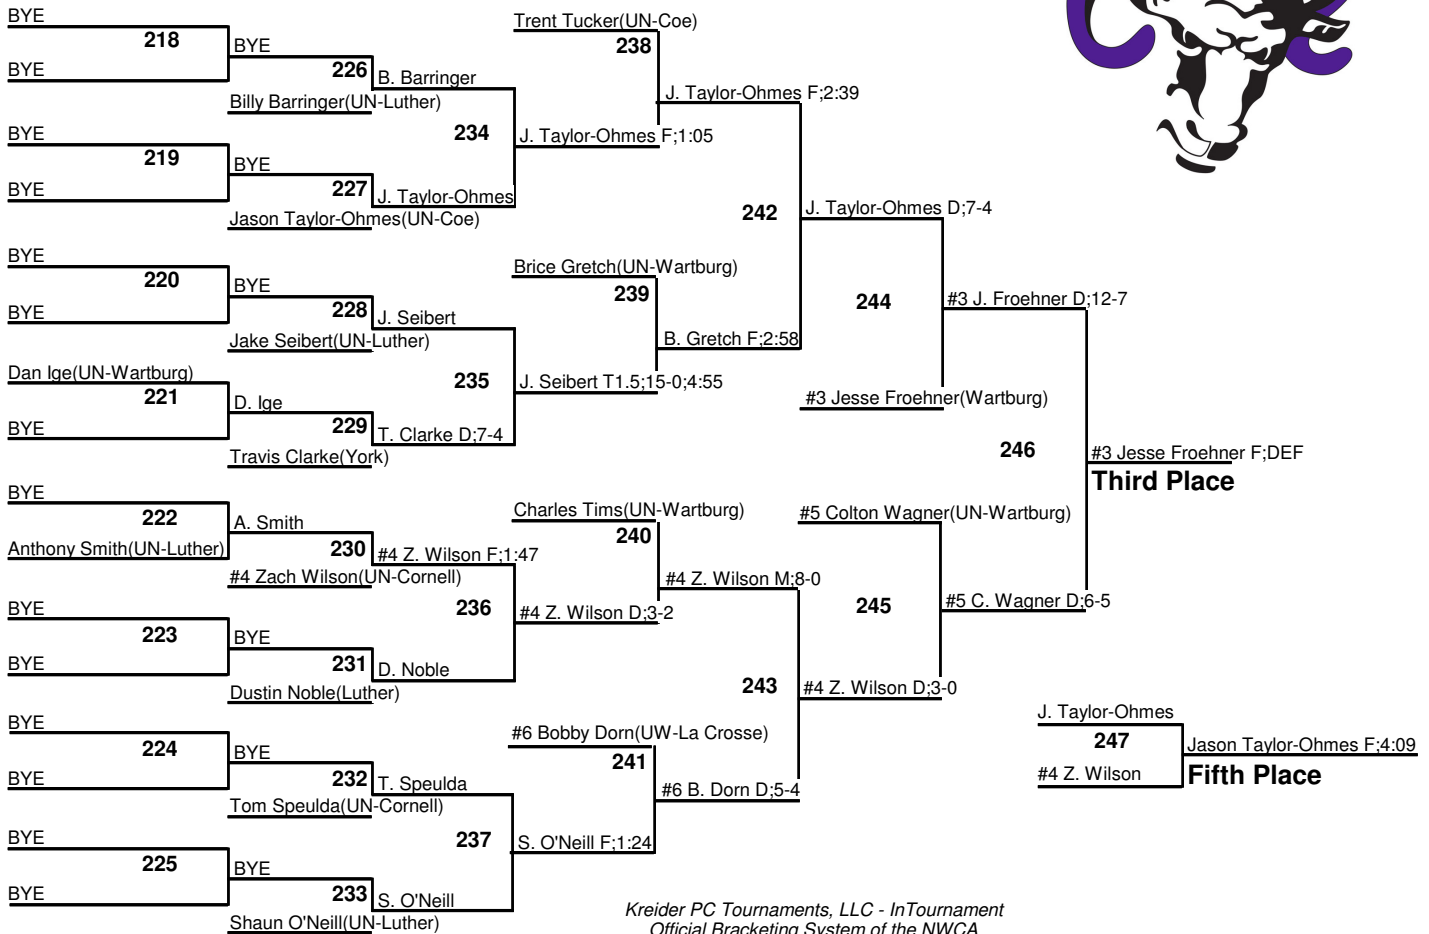

Cornell Matman Invitational

149

3 January 2010