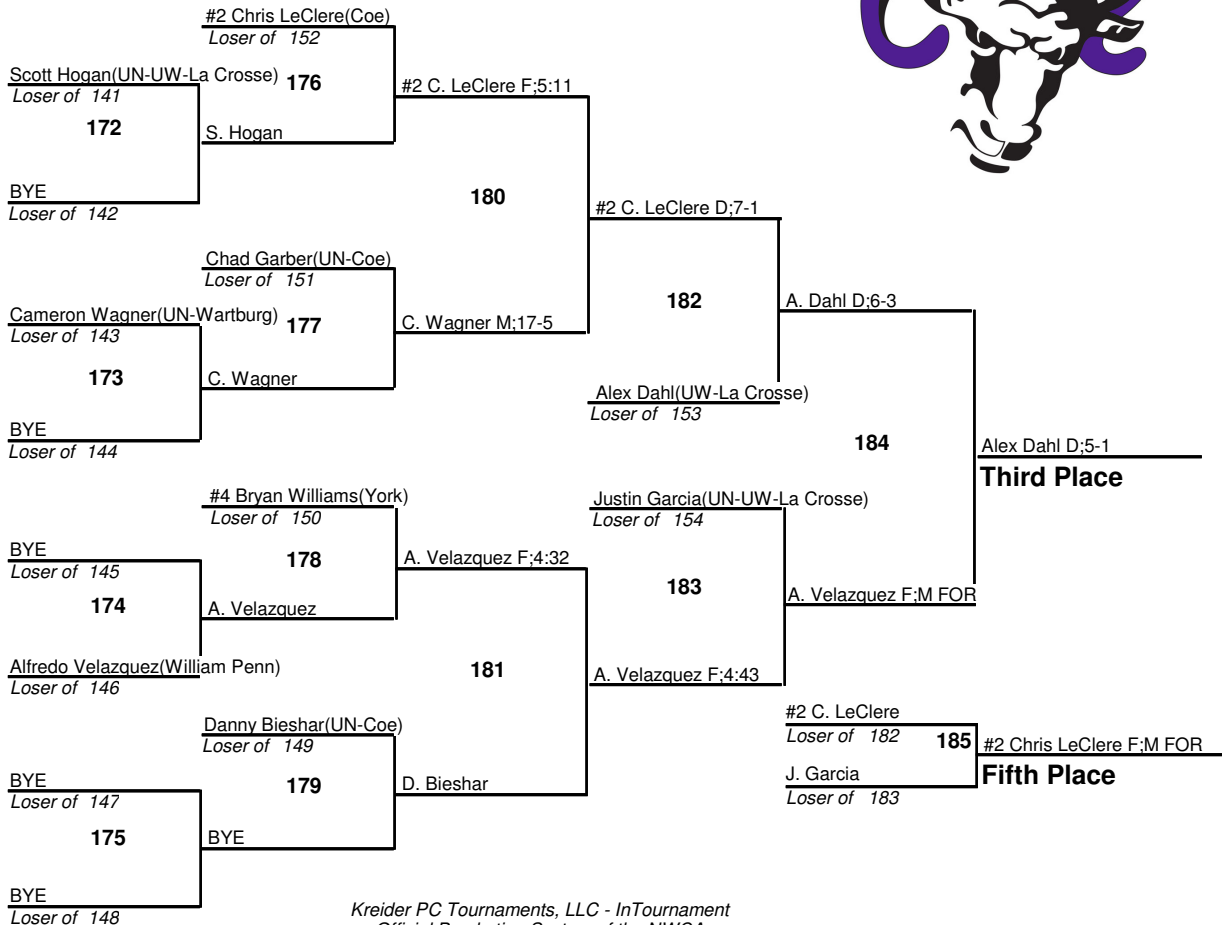

Cornell Matman Invitational

141
3 January 2010