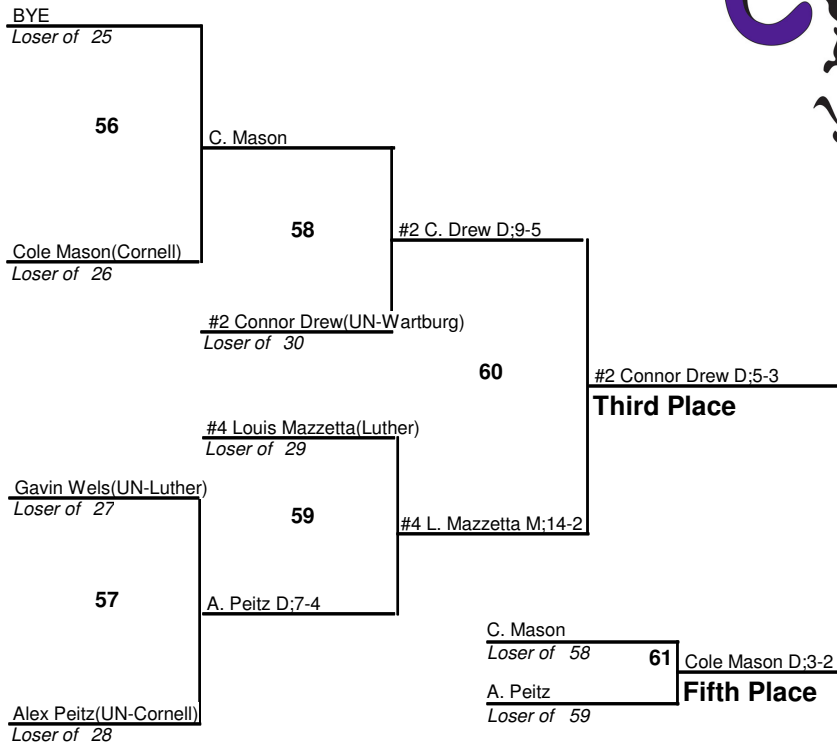

Cornell Matman Invitational

Team Standings

FINAL

Plc	Score	School	CH	WB	1	2	3	4	5	6
1	171.0	Wartburg College	0	0	8	1	1	0	0	0
2	114.0	Cornell College	0	0	1	5	0	0	2	1
3	98.5	UW-La Crosse	0	0	0	3	4	0	0	0
4	68.5	Coe College	0	0	1	1	0	1	1	1
5	47.5	Luther College	0	0	0	0	1	1	2	0
6	15.0	William Penn University	0	0	0	0	0	1	0	0
7	8.5	York College	0	0	0	0	0	0	0	1

Individual Champions

125 - Mark Kist (Wartburg)
133 - Nick Nothern (Cornell)
141 - Kalen Lenz (Wartburg)
149 - James Locke (Coe)
157 - Adam Weber (Wartburg)
165 - Carrington Banks (Wartburg)
174 - Dylan Azinger (Wartburg)
184 - Todd Becker (Wartburg)
197 - Bryon Tate (Wartburg)
285 - John Helgerson (Wartburg)

Outstanding Wrestler

141 - Kalen Lenz (Wartburg)

Cornell Matman Invitational

125

3 January 2010