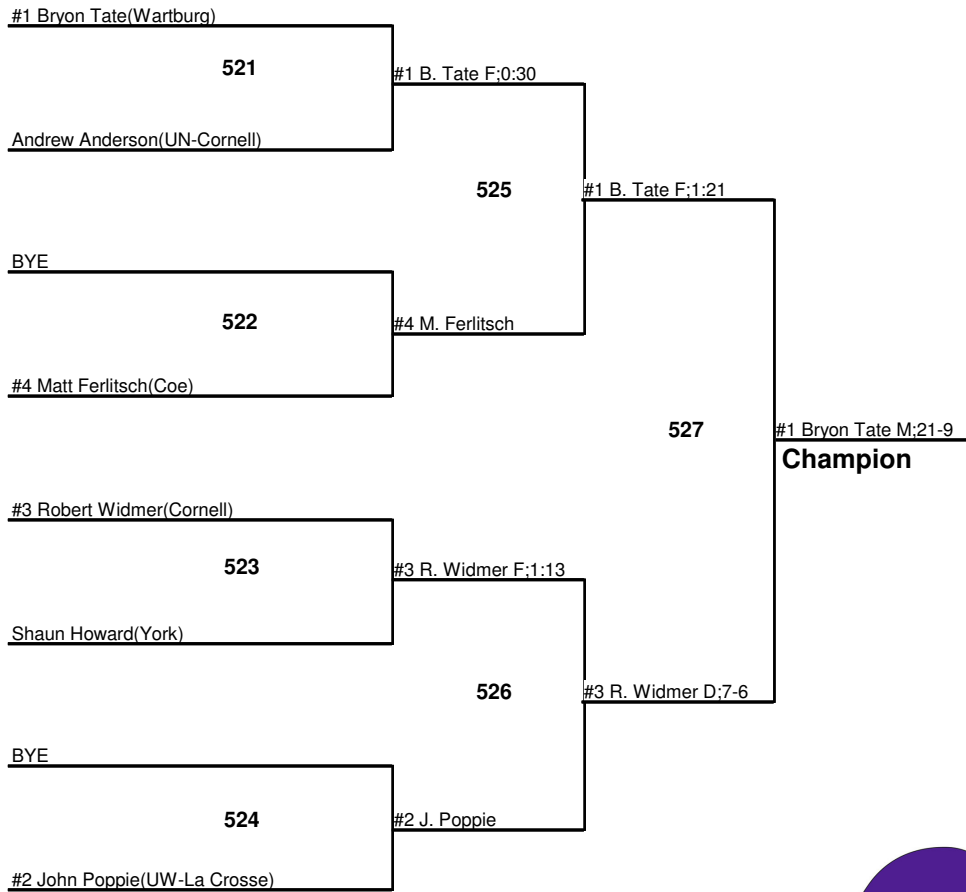

Individual Champions

125 - Mark Kist (Wartburg)
133 - Nick Nothern (Cornell)
141 - Kalen Lenz (Wartburg)
149 - James Locke (Coe)
157 - Adam Weber (Wartburg)
165 - Carrington Banks (Wartburg)
174 - Dylan Azinger (Wartburg)
184 - Todd Becker (Wartburg)
197 - Bryon Tate (Wartburg)
285 - John Helgerson (Wartburg)

141
3 January 2010

Cornell Matman Invitational

149

3 January 2010

Cornell Matman Invitational

157
3 January 2010

Cornell Matman Invitational

165

3 January 2010

Cornell Matman Invitational

174

3 January 2010

Cornell Matman Invitational

184
3 January 2010

Cornell Matman Invitational

197
3 January 2010