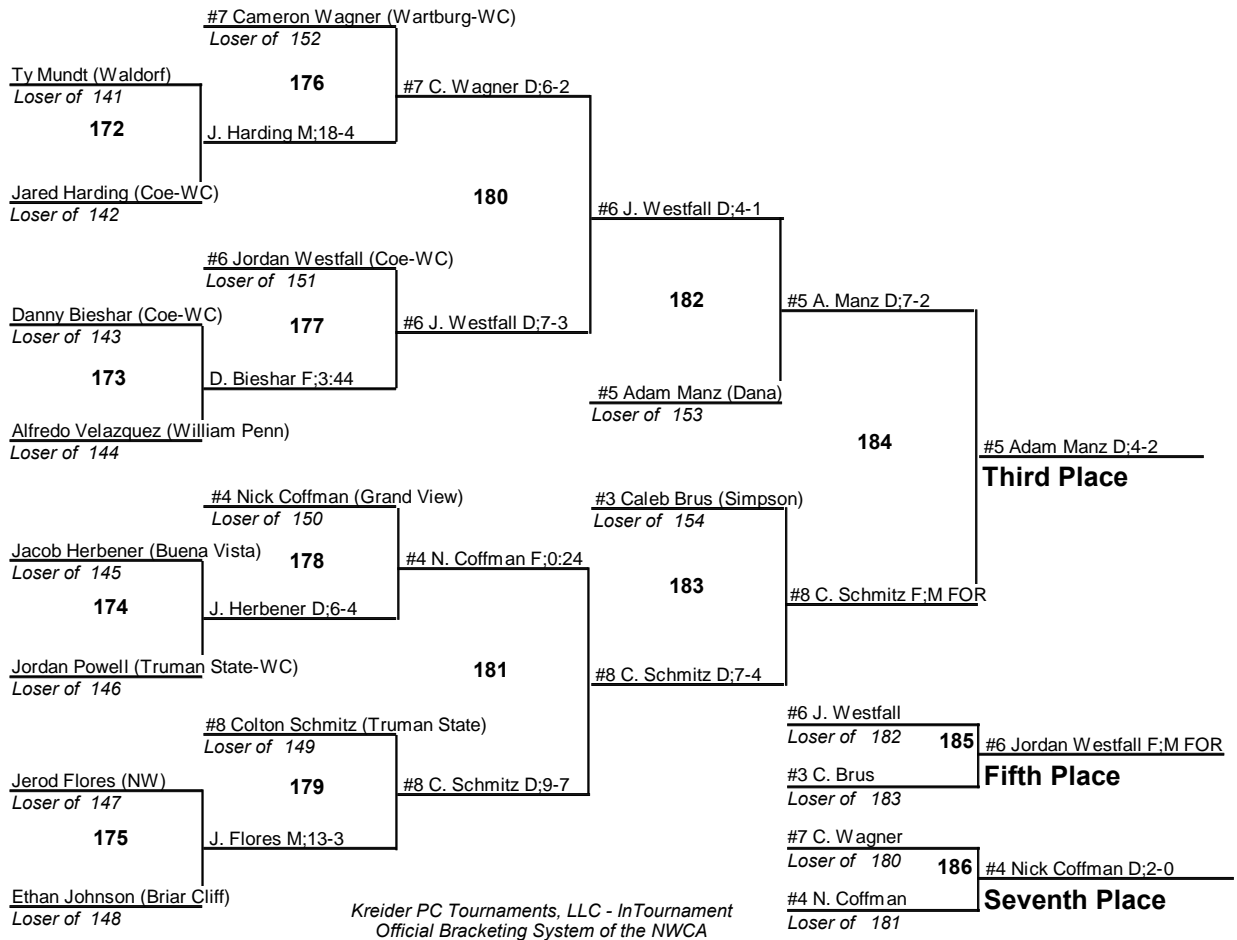

2009 Simpson College Invitational

Team Standings

Final

Plc	Score	School	CH	WB	1	2	3	4	5	6	7	8
1	187.0	Coe College	0	0	5	2	1	1	0	0	0	0
2	184.0	Wartburg College	0	0	3	1	3	2	0	1	0	0
3	107.0	Dana College	0	0	1	1	1	1	1	0	1	0
4	91.0	Grand View Univ.	0	0	1	2	0	0	0	1	1	0
5	66.5	Buena Vista Univ.	0	0	0	0	1	2	1	0	0	0
6	63.5	Northwestern	0	0	0	1	2	0	0	0	0	2
7	59.0	Truman State Univ.	0	0	0	0	0	1	0	1	3	0
8	48.0	Missouri Baptist Univ.	0	0	0	1	0	0	1	1	0	0
9	30.0	Simpson College	0	0	0	0	0	0	0	1	1	0
	30.0	William Penn Univ.	0	0	0	0	0	0	0	1	1	1
11	17.5	North Iowa Area CC	0	0	0	0	0	0	0	0	1	0
	17.5	Waldorf College	0	0	0	0	0	0	1	0	0	2
13	0.0	Briar Cliff Univ.	0	0	0	0	0	0	0	0	0	0

2009 Simpson College Invitational

125

2009 Simpson College Invitational

133

2009 Simpson College Invitational

141

2009 Simpson College Invitational

149