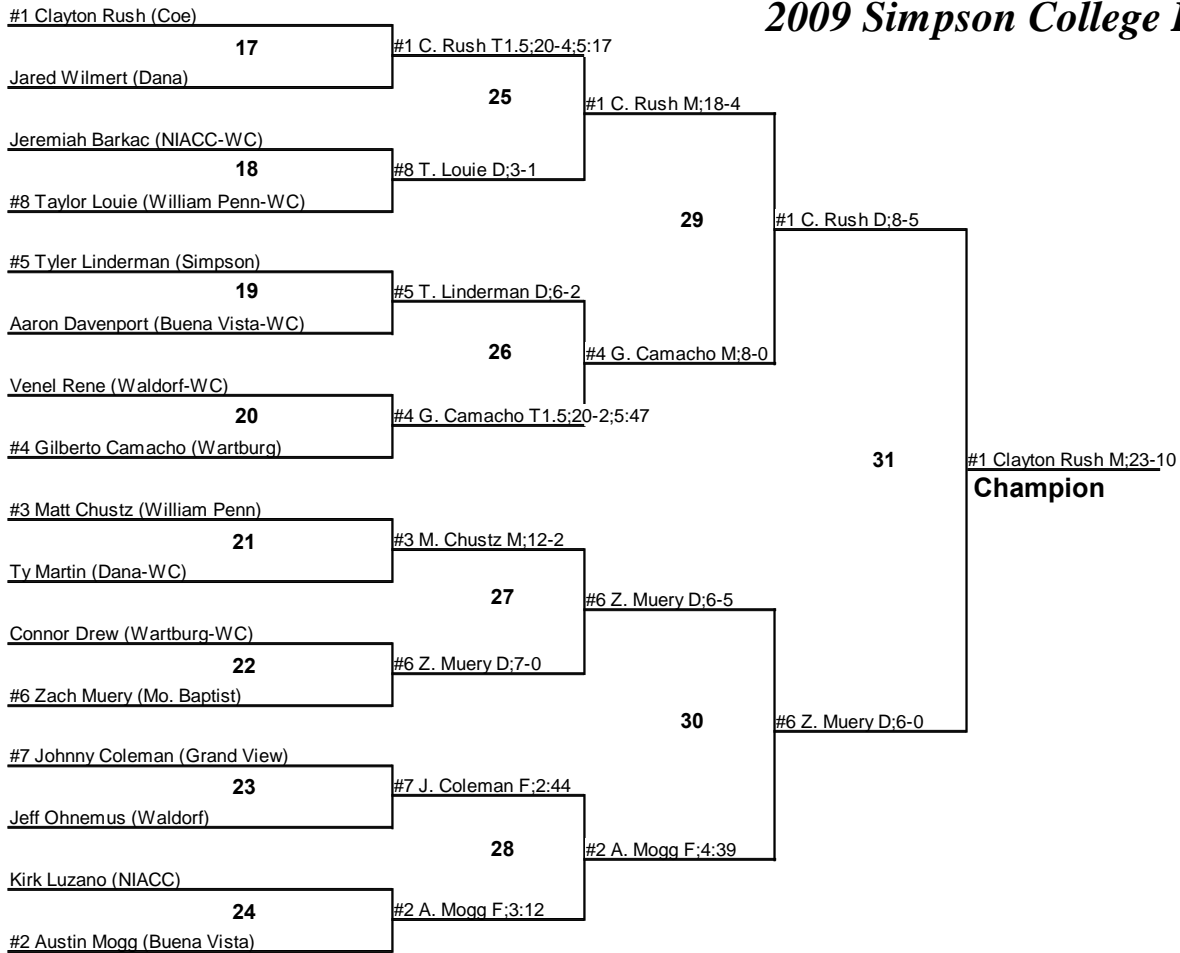

2009 Simpson College Invitational

Team Standings

Final

Plc	Score	School	CH	WB	1	2	3	4	5	6	7	8
1	187.0	Coe College	0	0	5	2	1	1	0	0	0	0
2	184.0	Wartburg College	0	0	3	1	3	2	0	1	0	0
3	107.0	Dana College	0	0	1	1	1	1	1	0	1	0
4	91.0	Grand View Univ.	0	0	1	2	0	0	0	1	1	0
5	66.5	Buena Vista Univ.	0	0	0	0	1	2	1	0	0	0
6	63.5	Northwestern	0	0	0	1	2	0	0	0	0	2
7	59.0	Truman State Univ.	0	0	0	0	0	1	0	1	3	0
8	48.0	Missouri Baptist Univ.	0	0	0	1	0	0	1	1	0	0
9	30.0	Simpson College	0	0	0	0	0	0	0	1	1	0
	30.0	William Penn Univ.	0	0	0	0	0	0	0	1	1	1
11	17.5	North Iowa Area CC	0	0	0	0	0	0	0	0	1	0
	17.5	Waldorf College	0	0	0	0	0	0	1	0	0	2
13	0.0	Briar Cliff Univ.	0	0	0	0	0	0	0	0	0	0

2009 Simpson College Invitational

125