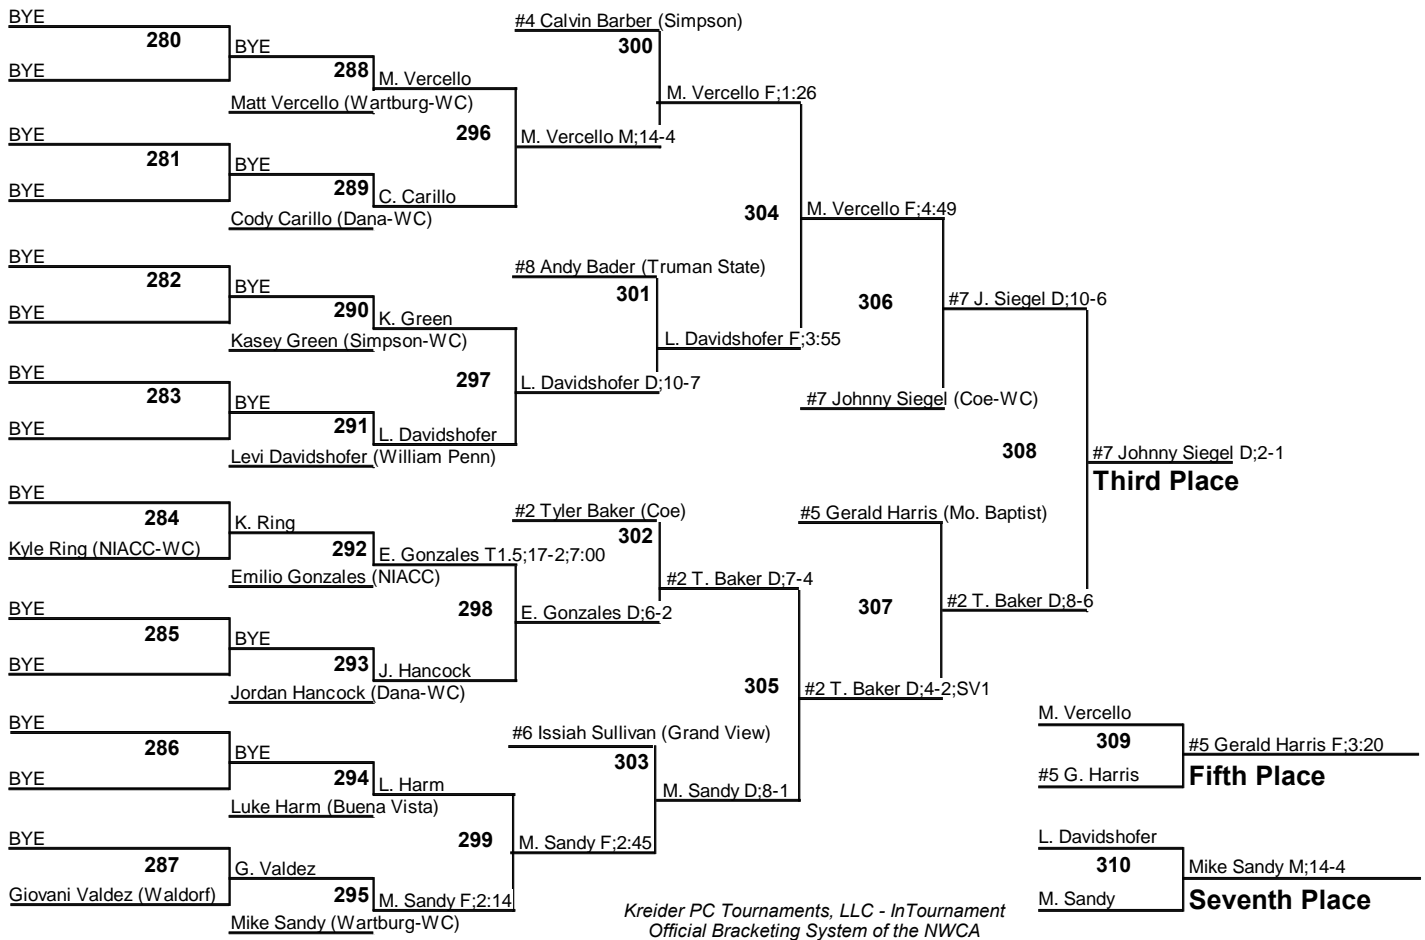

2009 Simpson College Invitational

157