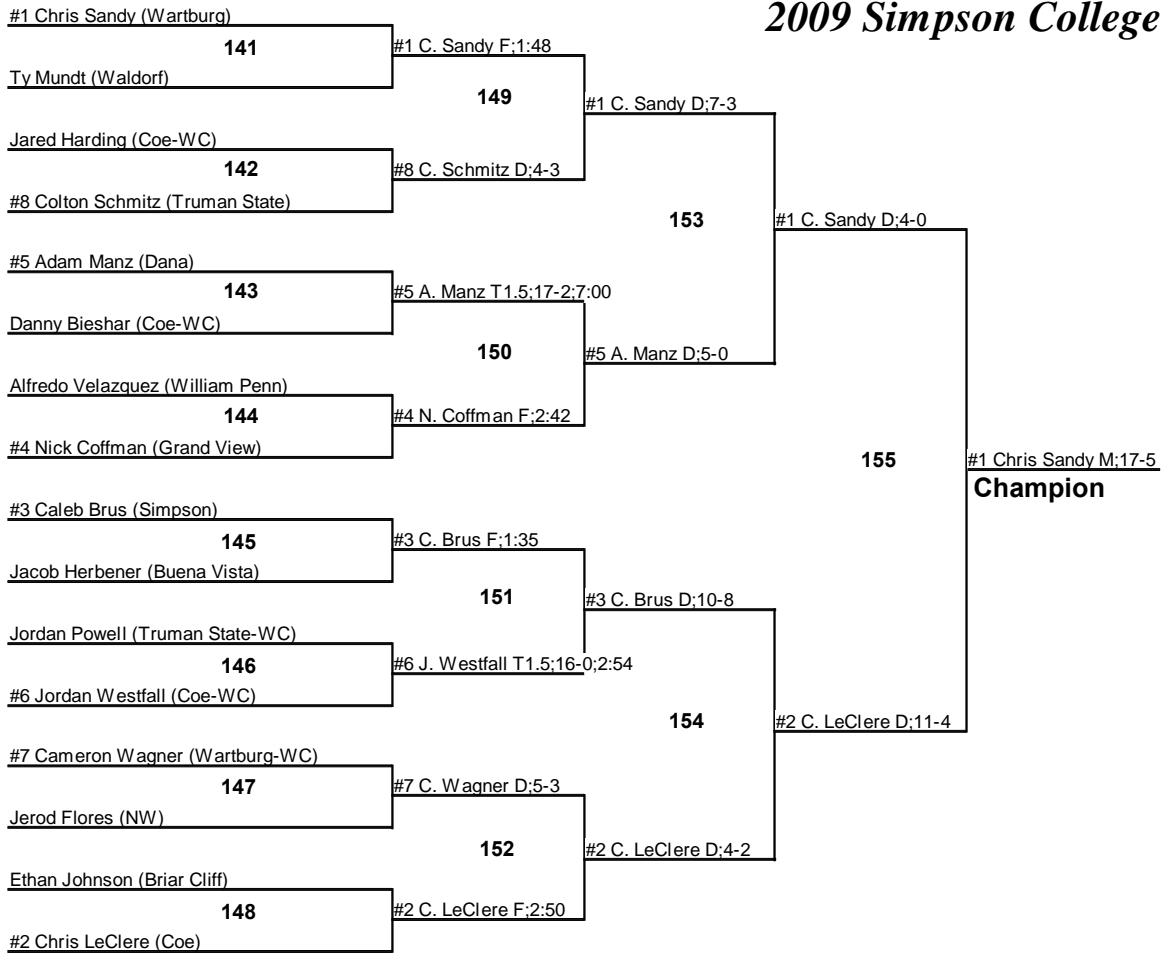

2009 Simpson College Invitational

Team Standings

Final

Plc	Score	School	CH	WB	1	2	3	4	5	6	7	8
1	187.0	Coe College	0	0	5	2	1	1	0	0	0	0
2	184.0	Wartburg College	0	0	3	1	3	2	0	1	0	0
3	107.0	Dana College	0	0	1	1	1	1	1	0	1	0
4	91.0	Grand View Univ.	0	0	1	2	0	0	0	1	1	0
5	66.5	Buena Vista Univ.	0	0	0	0	1	2	1	0	0	0
6	63.5	Northwestern	0	0	0	1	2	0	0	0	0	2
7	59.0	Truman State Univ.	0	0	0	0	0	1	0	1	3	0
8	48.0	Missouri Baptist Univ.	0	0	0	1	0	0	1	1	0	0
9	30.0	Simpson College	0	0	0	0	0	0	0	1	1	0
	30.0	William Penn Univ.	0	0	0	0	0	0	0	1	1	1
11	17.5	North Iowa Area CC	0	0	0	0	0	0	0	0	1	0
	17.5	Waldorf College	0	0	0	0	0	0	1	0	0	2
13	0.0	Briar Cliff Univ.	0	0	0	0	0	0	0	0	0	0

2009 Simpson College Invitational

125

2009 Simpson College Invitational

133

2009 Simpson College Invitational

141

2009 Simpson College Invitational

149