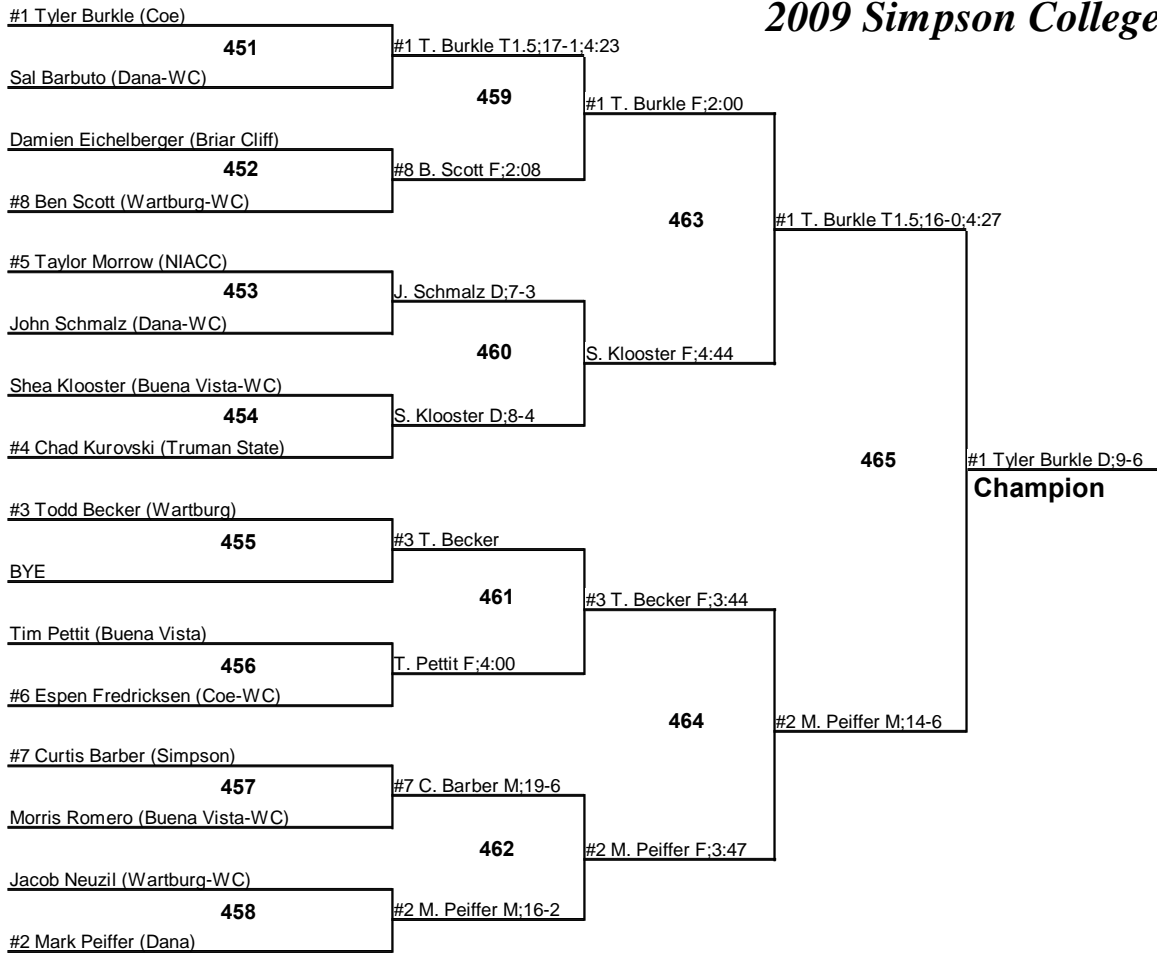

2009 Simpson College Invitational

Team Standings

Final

Plc	Score	School	CH	WB	1	2	3	4	5	6	7	8
1	187.0	Coe College	0	0	5	2	1	1	0	0	0	0
2	184.0	Wartburg College	0	0	3	1	3	2	0	1	0	0
3	107.0	Dana College	0	0	1	1	1	1	1	0	1	0
4	91.0	Grand View Univ.	0	0	1	2	0	0	0	1	1	0
5	66.5	Buena Vista Univ.	0	0	0	0	1	2	1	0	0	0
6	63.5	Northwestern	0	0	0	1	2	0	0	0	0	2
7	59.0	Truman State Univ.	0	0	0	0	0	1	0	1	3	0
8	48.0	Missouri Baptist Univ.	0	0	0	1	0	0	1	1	0	0
9	30.0	Simpson College	0	0	0	0	0	0	0	1	1	0
	30.0	William Penn Univ.	0	0	0	0	0	0	0	1	1	1
11	17.5	North Iowa Area CC	0	0	0	0	0	0	0	0	1	0
	17.5	Waldorf College	0	0	0	0	0	0	1	0	0	2
13	0.0	Briar Cliff Univ.	0	0	0	0	0	0	0	0	0	0

2009 Simpson College Invitational

157

2009 Simpson College Invitational

165

2009 Simpson College Invitational

174

2009 Simpson College Invitational

184