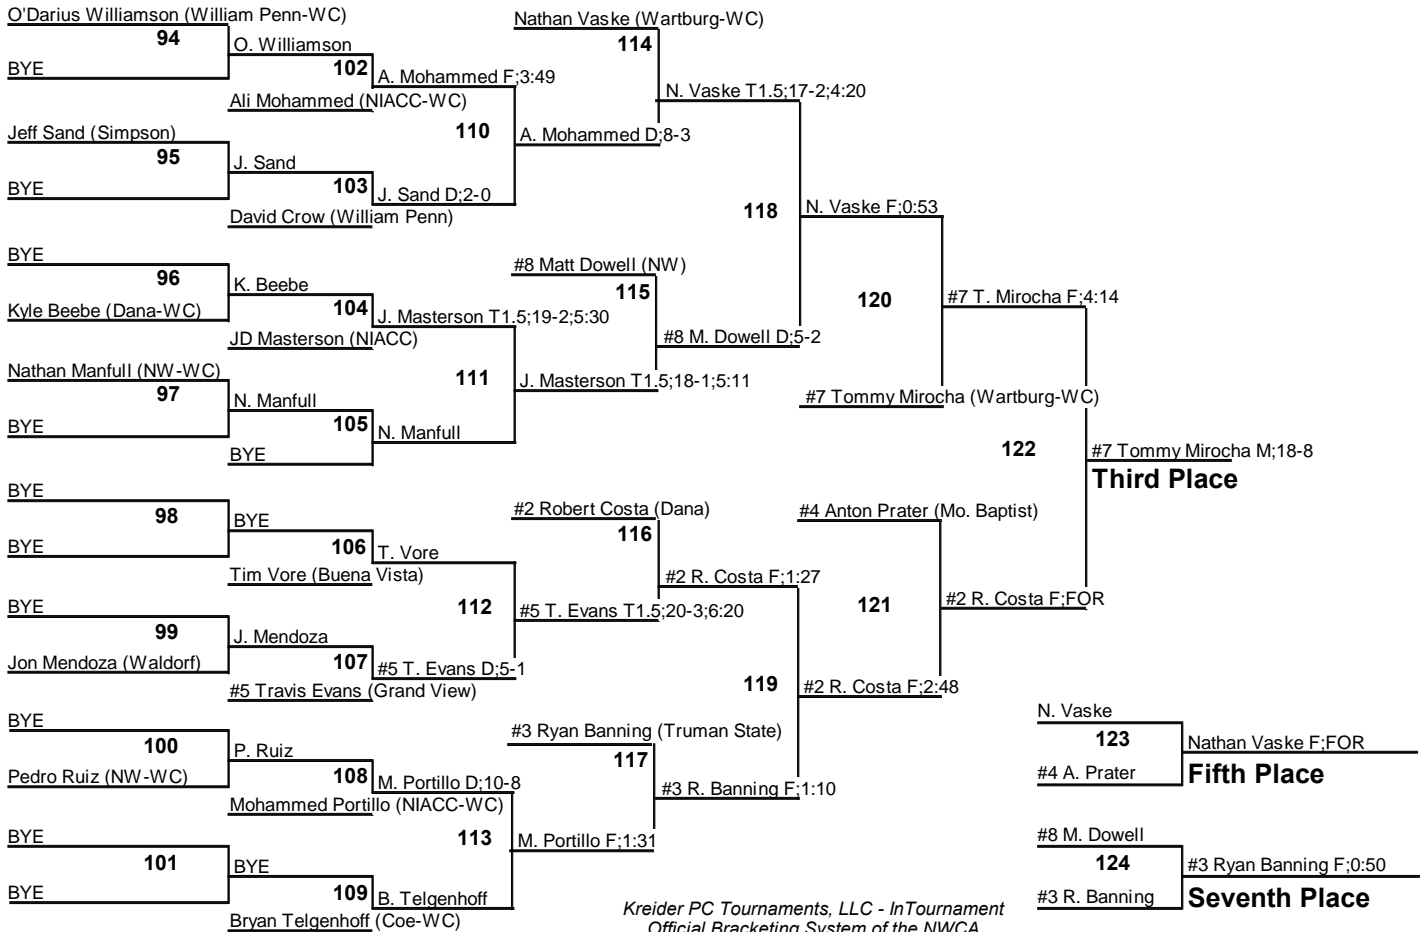

2009 Simpson College Invitational

133