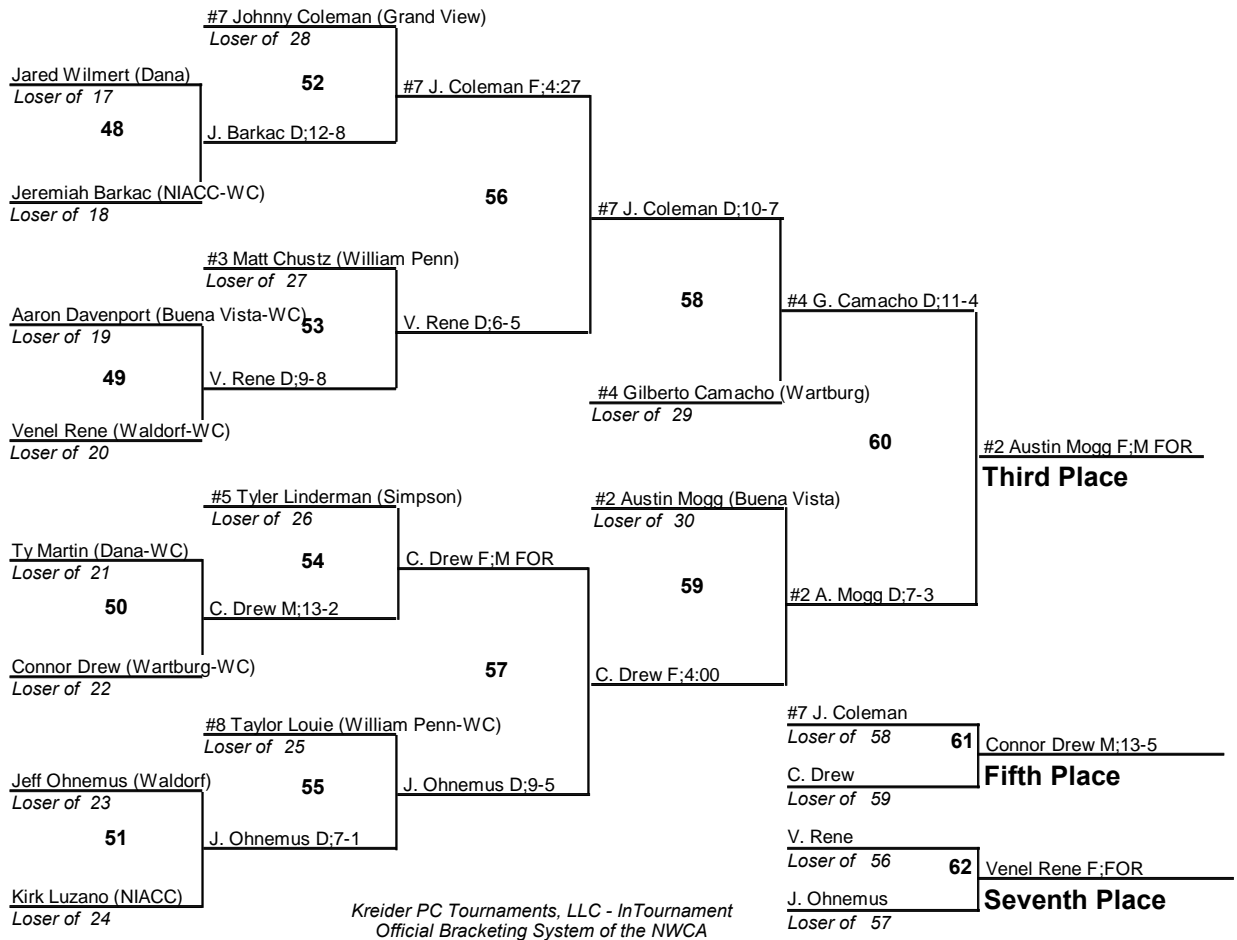

2009 Simpson College Invitational

Team Standings

Final

Plc	Score	School	CH	WB	1	2	3	4	5	6	7	8
1	187.0	Coe College	0	0	5	2	1	1	0	0	0	0
2	184.0	Wartburg College	0	0	3	1	3	2	0	1	0	0
3	107.0	Dana College	0	0	1	1	1	1	1	0	1	0
4	91.0	Grand View Univ.	0	0	1	2	0	0	0	1	1	0
5	66.5	Buena Vista Univ.	0	0	0	0	1	2	1	0	0	0
6	63.5	Northwestern	0	0	0	1	2	0	0	0	0	2
7	59.0	Truman State Univ.	0	0	0	0	0	1	0	1	3	0
8	48.0	Missouri Baptist Univ.	0	0	0	1	0	0	1	1	0	0
9	30.0	Simpson College	0	0	0	0	0	0	0	1	1	0
	30.0	William Penn Univ.	0	0	0	0	0	0	0	1	1	1
11	17.5	North Iowa Area CC	0	0	0	0	0	0	0	0	1	0
	17.5	Waldorf College	0	0	0	0	0	0	1	0	0	2
13	0.0	Briar Cliff Univ.	0	0	0	0	0	0	0	0	0	0

2009 Simpson College Invitational

125