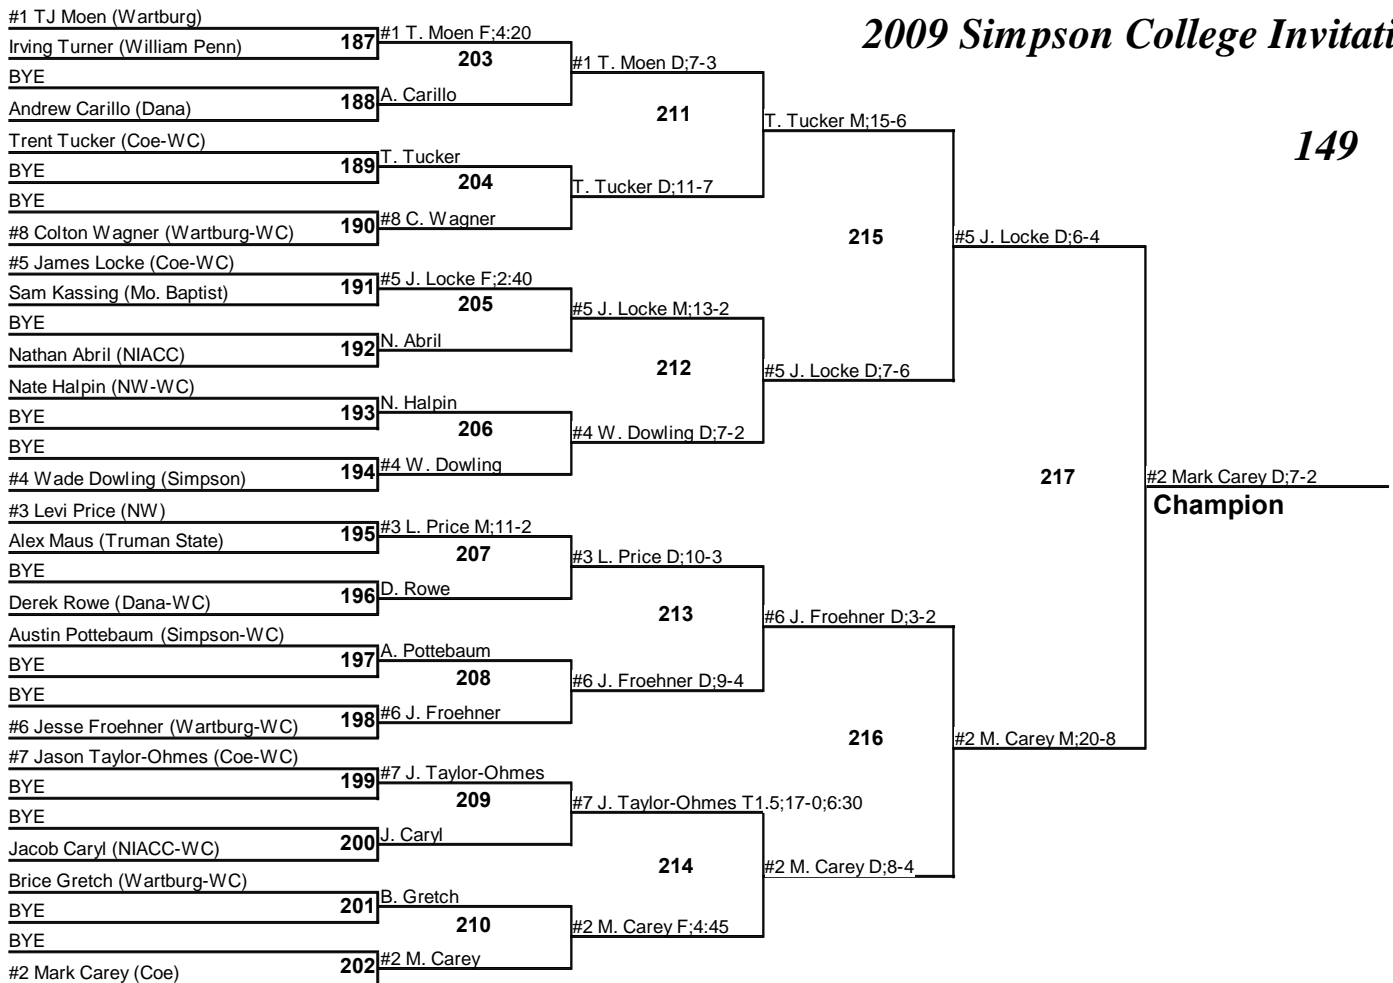

2009 Simpson College Invitational

Team Standings

Final

Plc	Score	School	CH	WB	1	2	3	4	5	6	7	8
1	187.0	Coe College	0	0	5	2	1	1	0	0	0	0
2	184.0	Wartburg College	0	0	3	1	3	2	0	1	0	0
3	107.0	Dana College	0	0	1	1	1	1	1	0	1	0
4	91.0	Grand View Univ.	0	0	1	2	0	0	0	1	1	0
5	66.5	Buena Vista Univ.	0	0	0	0	1	2	1	0	0	0
6	63.5	Northwestern	0	0	0	1	2	0	0	0	0	2
7	59.0	Truman State Univ.	0	0	0	0	0	1	0	1	3	0
8	48.0	Missouri Baptist Univ.	0	0	0	1	0	0	1	1	0	0
9	30.0	Simpson College	0	0	0	0	0	0	0	1	1	0
	30.0	William Penn Univ.	0	0	0	0	0	0	0	1	1	1
11	17.5	North Iowa Area CC	0	0	0	0	0	0	0	0	1	0
	17.5	Waldorf College	0	0	0	0	0	0	1	0	0	2
13	0.0	Briar Cliff Univ.	0	0	0	0	0	0	0	0	0	0

2009 Simpson College Invitational

125

2009 Simpson College Invitational

133

2009 Simpson College Invitational

141

2009 Simpson College Invitational

149