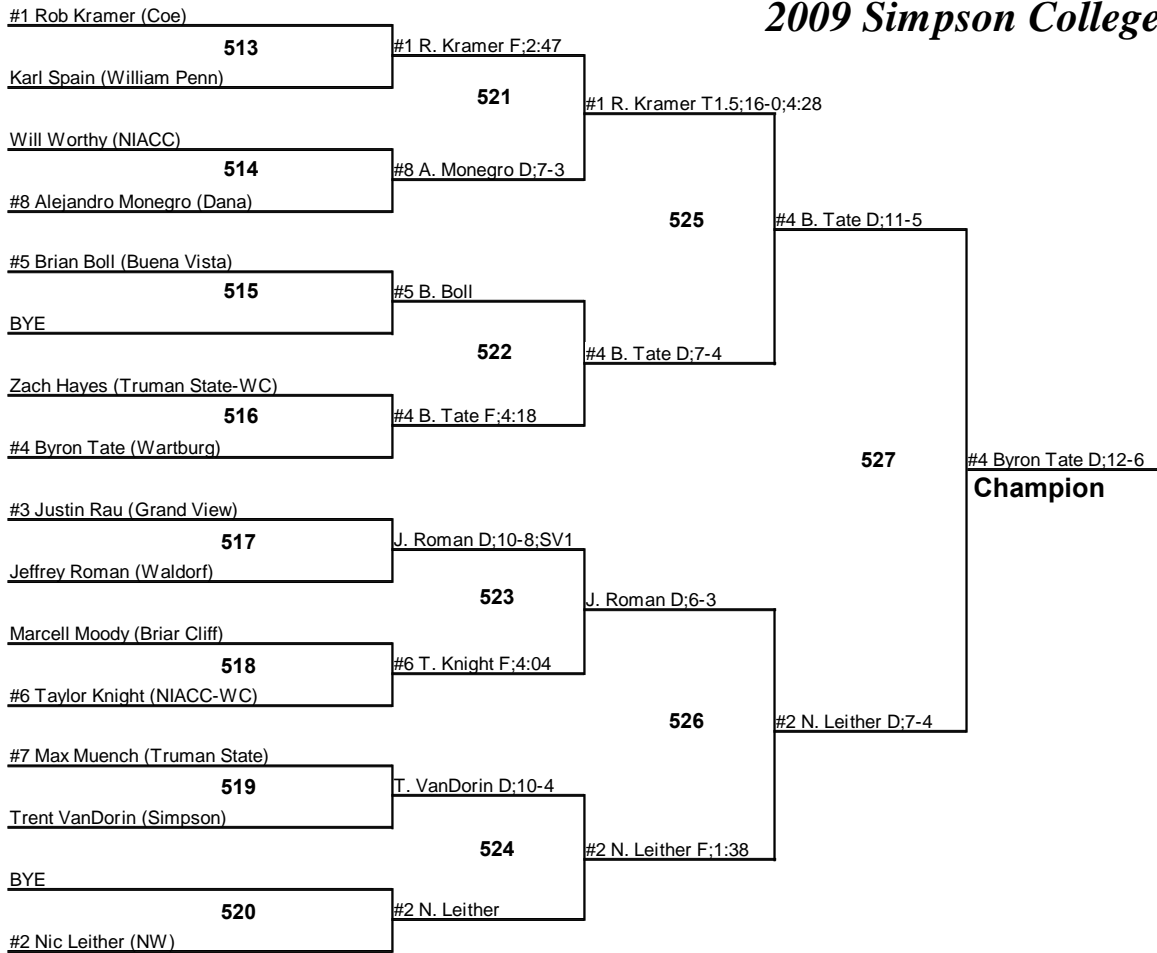

2009 Simpson College Invitational

197