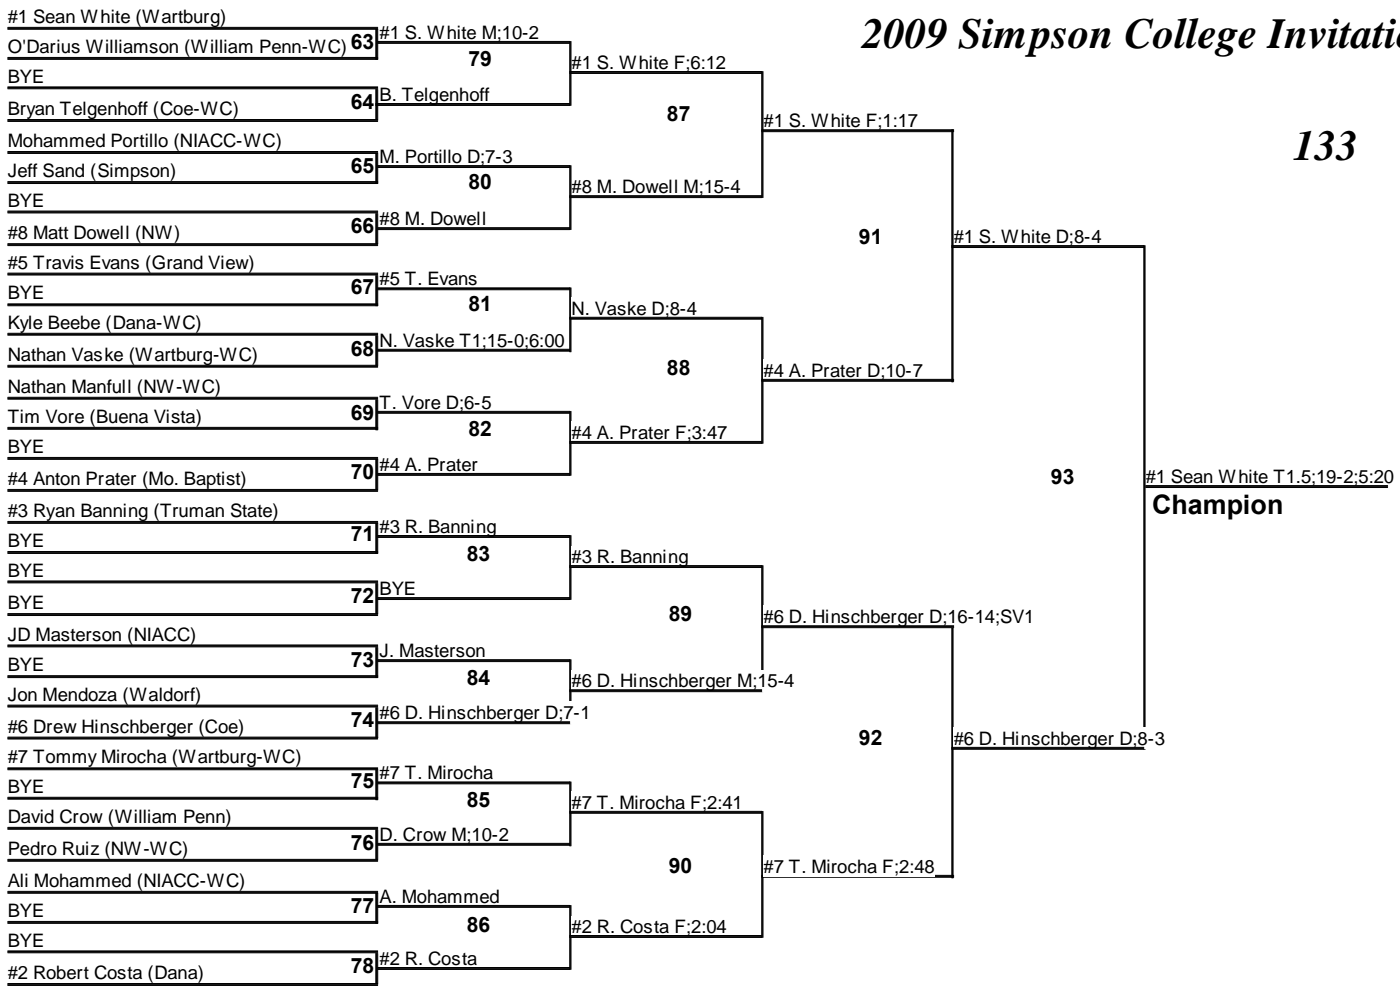

2009 Simpson College Invitational

133