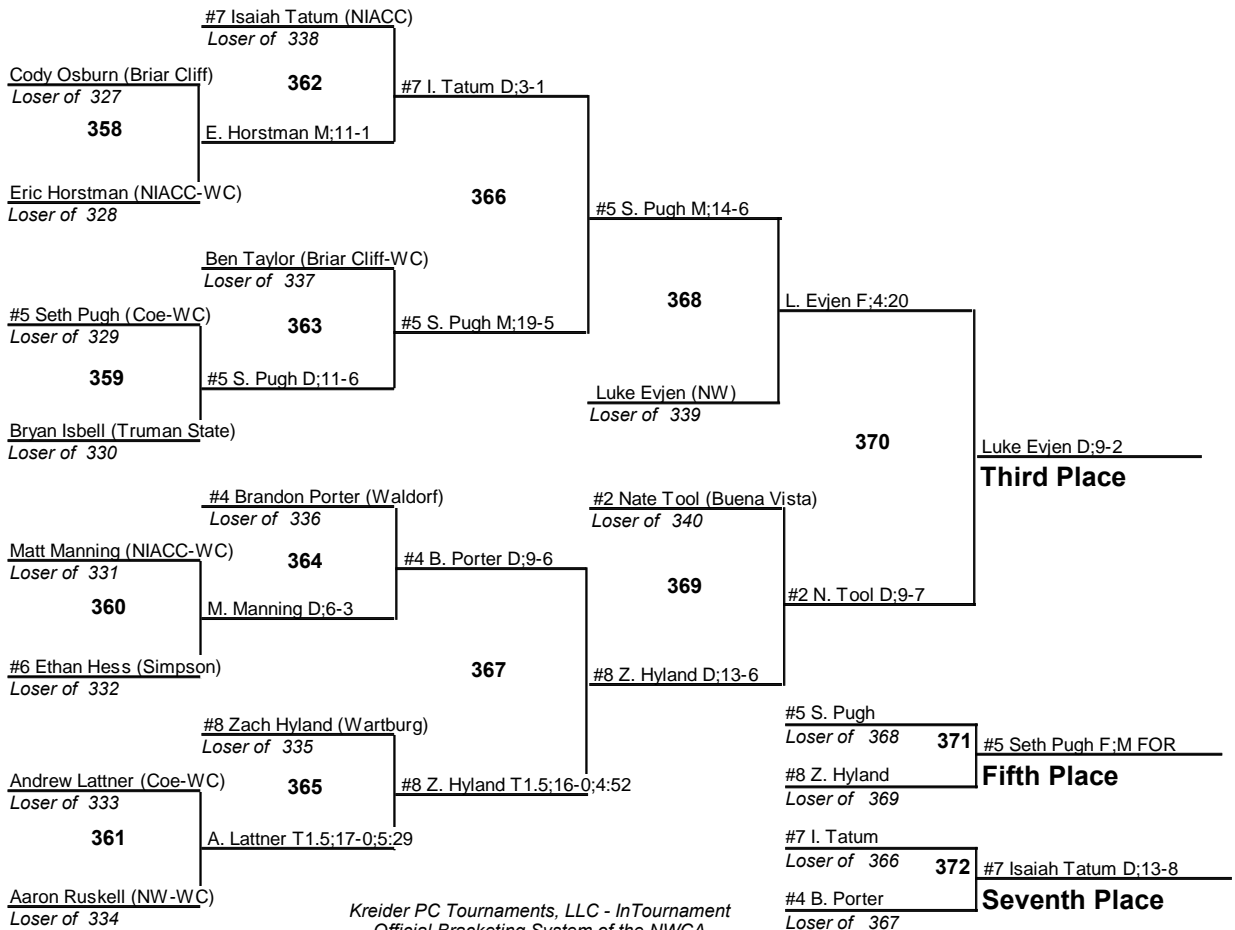

2009 Simpson College Invitational

165