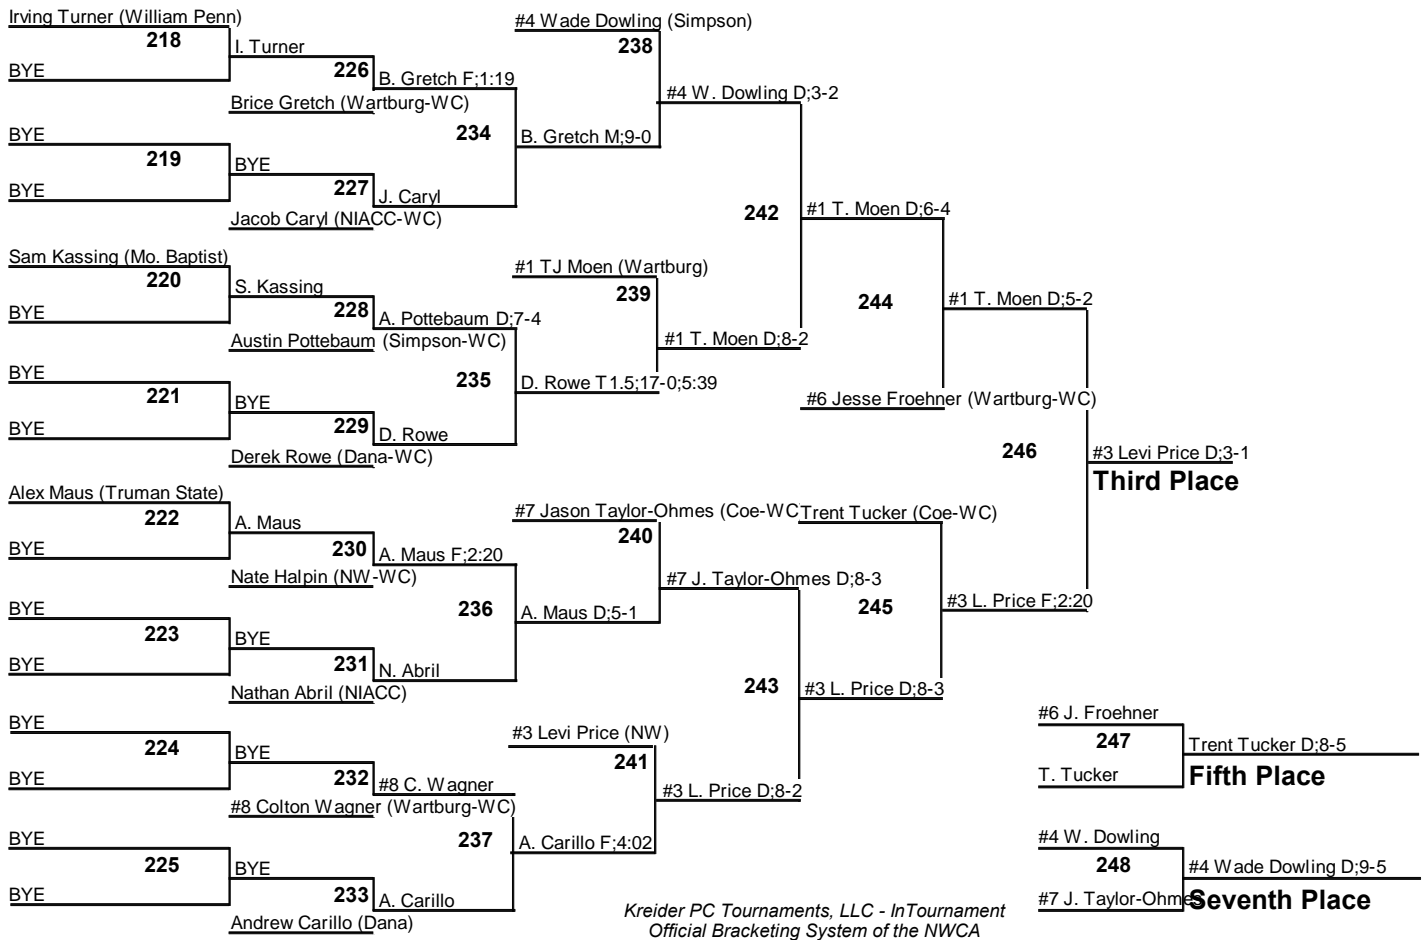

2009 Simpson College Invitational

Team Standings

Final

Plc	Score	School	CH	WB	1	2	3	4	5	6	7	8
1	187.0	Coe College	0	0	5	2	1	1	0	0	0	0
2	184.0	Wartburg College	0	0	3	1	3	2	0	1	0	0
3	107.0	Dana College	0	0	1	1	1	1	1	0	1	0
4	91.0	Grand View Univ.	0	0	1	2	0	0	0	1	1	0
5	66.5	Buena Vista Univ.	0	0	0	0	1	2	1	0	0	0
6	63.5	Northwestern	0	0	0	1	2	0	0	0	0	2
7	59.0	Truman State Univ.	0	0	0	0	0	1	0	1	3	0
8	48.0	Missouri Baptist Univ.	0	0	0	1	0	0	1	1	0	0
9	30.0	Simpson College	0	0	0	0	0	0	0	1	1	0
	30.0	William Penn Univ.	0	0	0	0	0	0	0	1	1	1
11	17.5	North Iowa Area CC	0	0	0	0	0	0	0	0	1	0
	17.5	Waldorf College	0	0	0	0	0	0	1	0	0	2
13	0.0	Briar Cliff Univ.	0	0	0	0	0	0	0	0	0	0

2009 Simpson College Invitational

125

2009 Simpson College Invitational

133

2009 Simpson College Invitational

141

2009 Simpson College Invitational

149