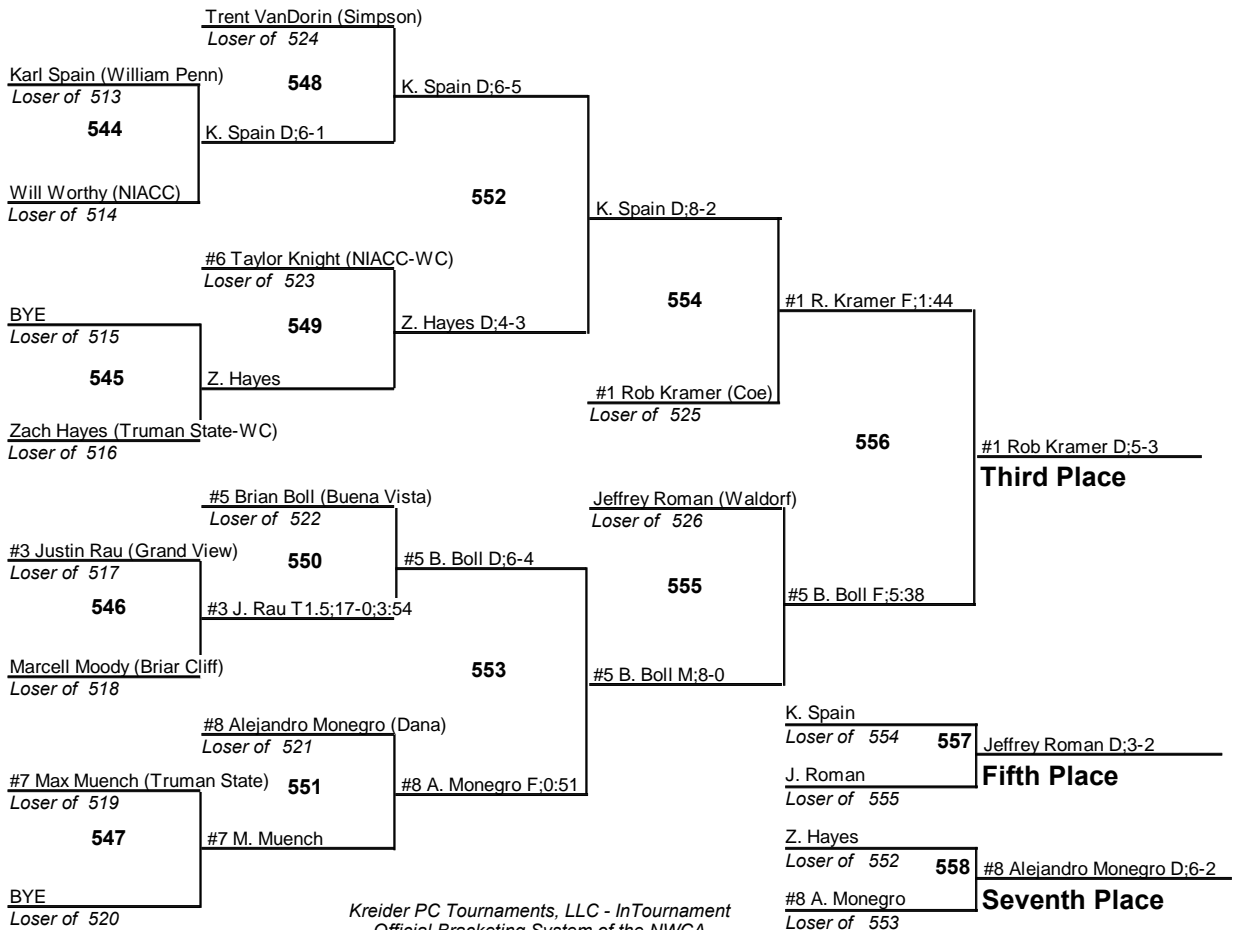

2009 Simpson College Invitational

197