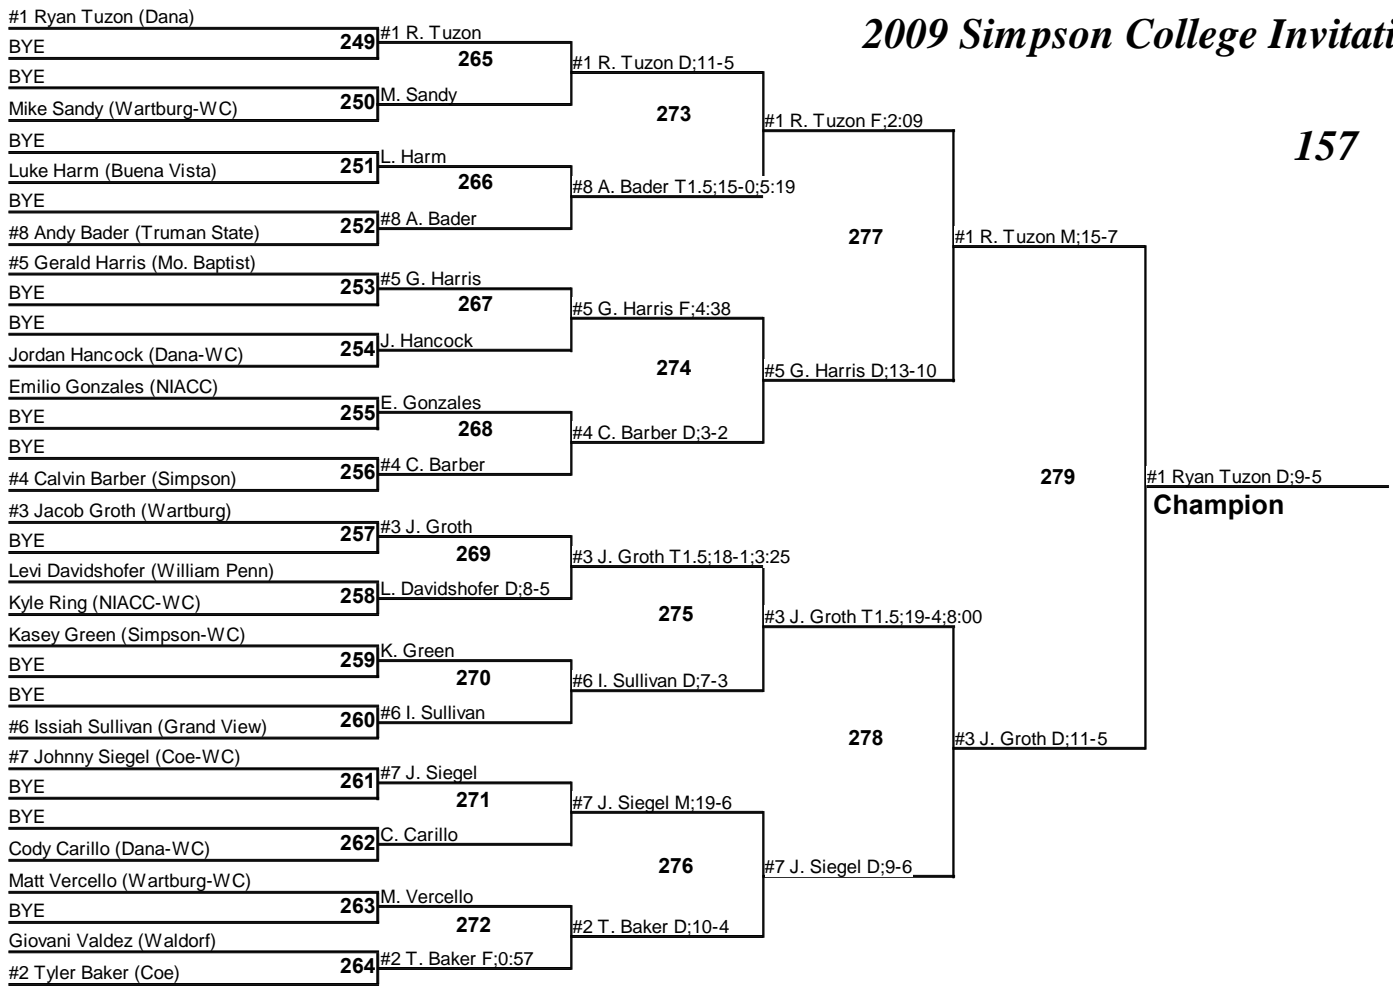

2009 Simpson College Invitational

157