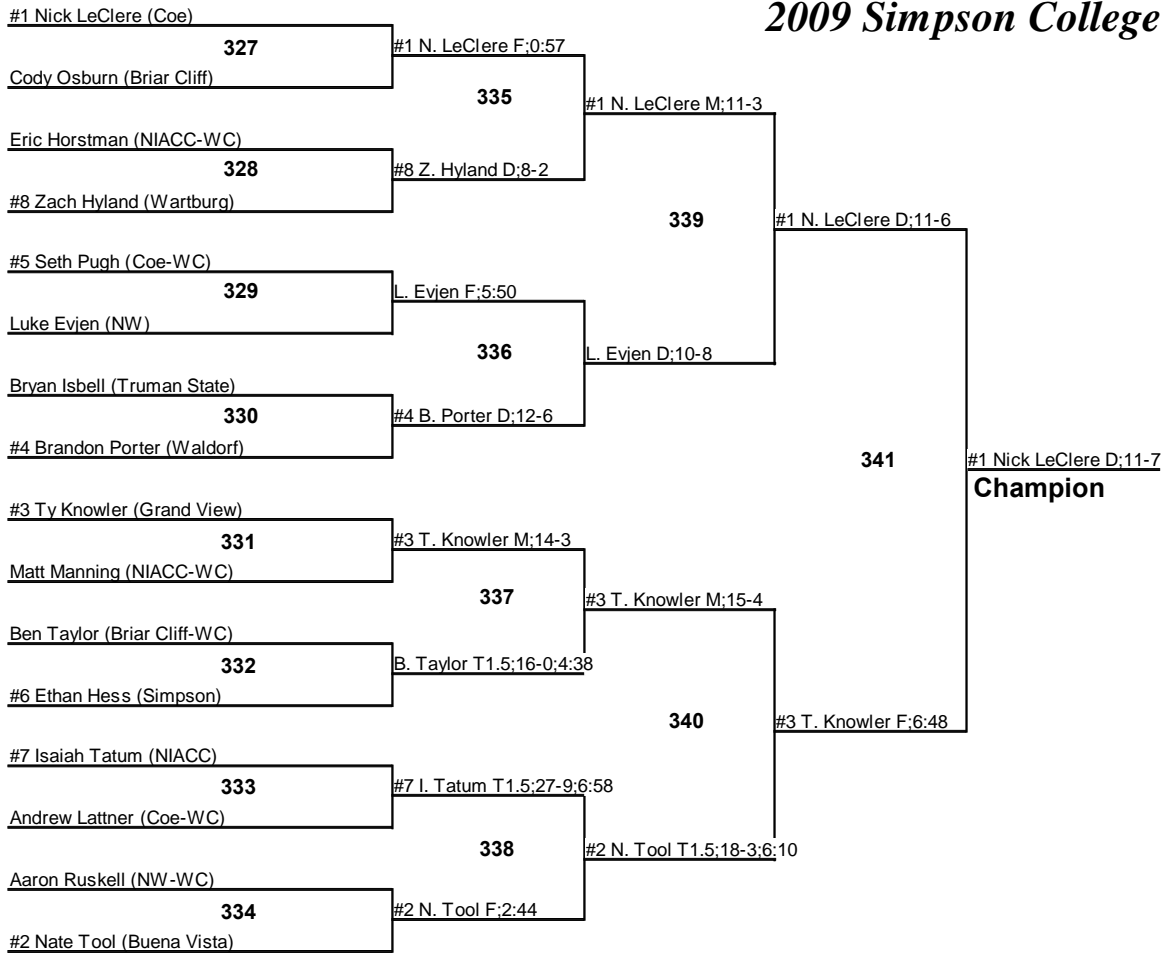

2009 Simpson College Invitational

165