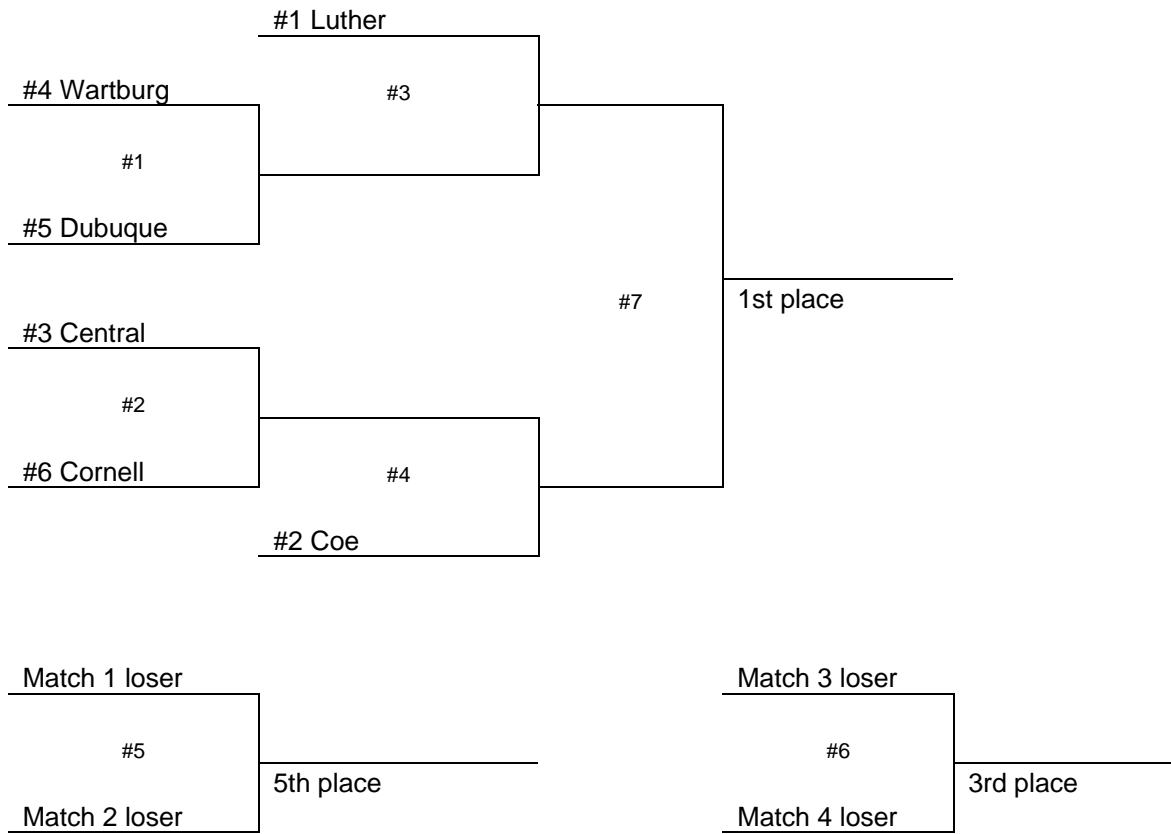

2009 IIAC Men's Tennis Team Tournament Bracket

Men's Tennis Individual Leaders (all matches)

minimum 3 singles/3 doubles matches