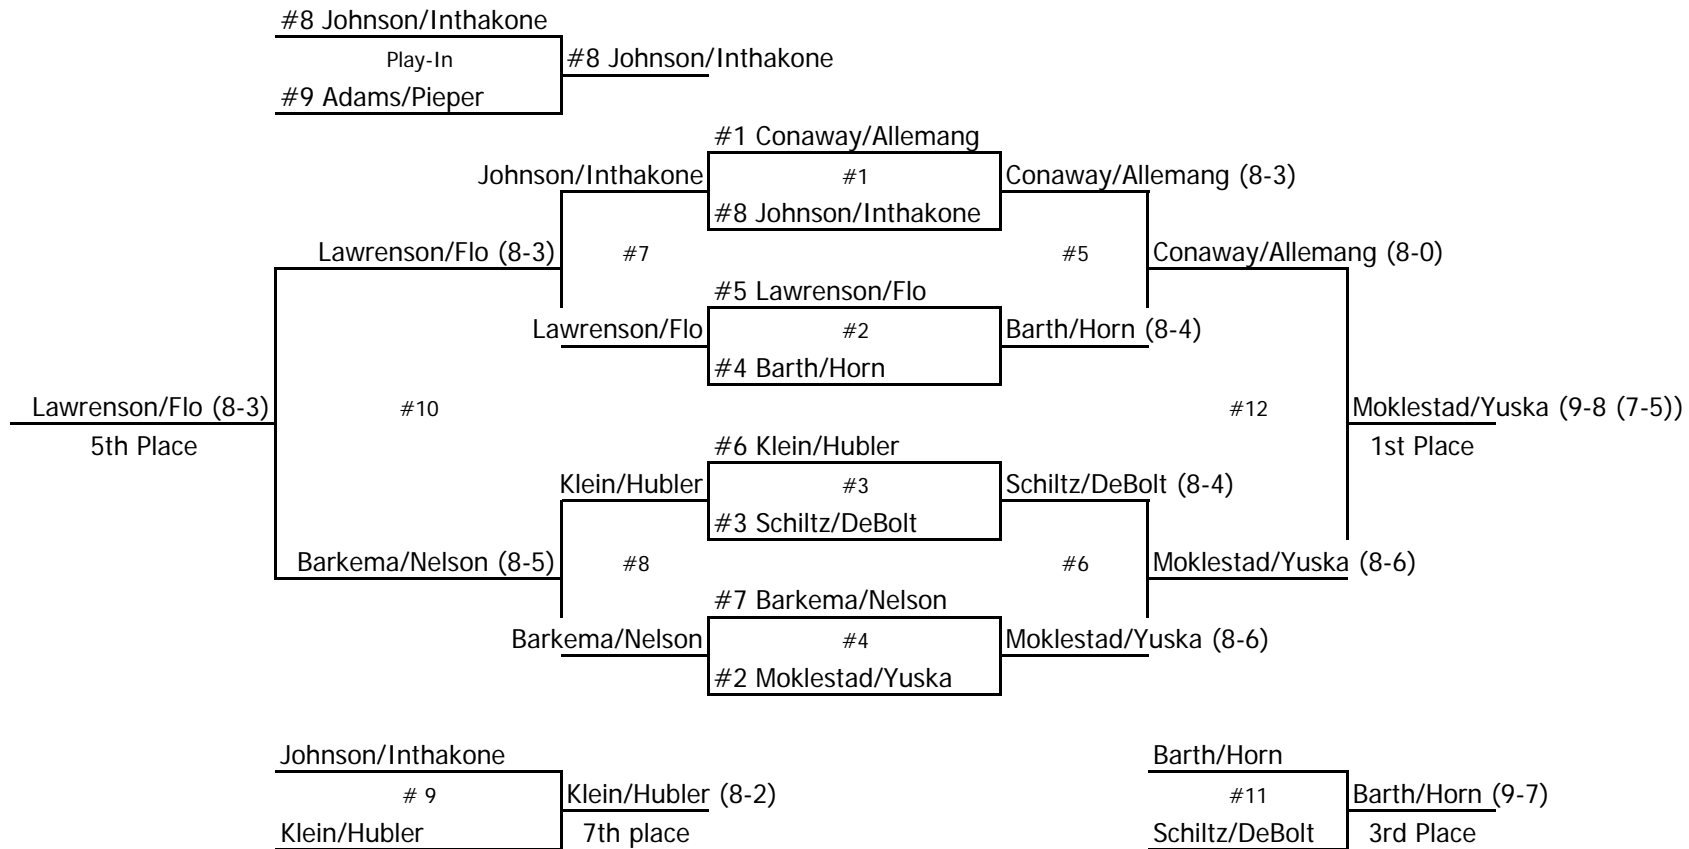

2004 Iowa Conference Women's Tennis Championship

#2 Doubles

Seed	Players	School	Finish	Players	School
#1	Conaway/Allemang	Luther	1st	Moglestad/Yuska	Central
#2	Moglestad/Yuska	Central	2nd	Conaway/Allemang	Luther
#3	Schiltz/DeBolt	Simpson	3rd	Barth/Horn	Cornell
#4	Barth/Horn	Cornell	4th	Schiltz/DeBolt	Simpson
#5	Lawrenson/Flo	Loras	5th	Lawrenson/Flo	Loras
#6	Klein/Hubler	Coe	6th	Barkema/Nelson	Wartburg
#7	Barkema/Nelson	Wartburg	7th	Klein/Hubler	Coe
#8	Johnson/Inthakone	Buena Vista	8th	Adams/Pieper	Dubuque
#9	Adams/Pieper	Dubuque	9th	Johnson/Inthakone	Buena Vista