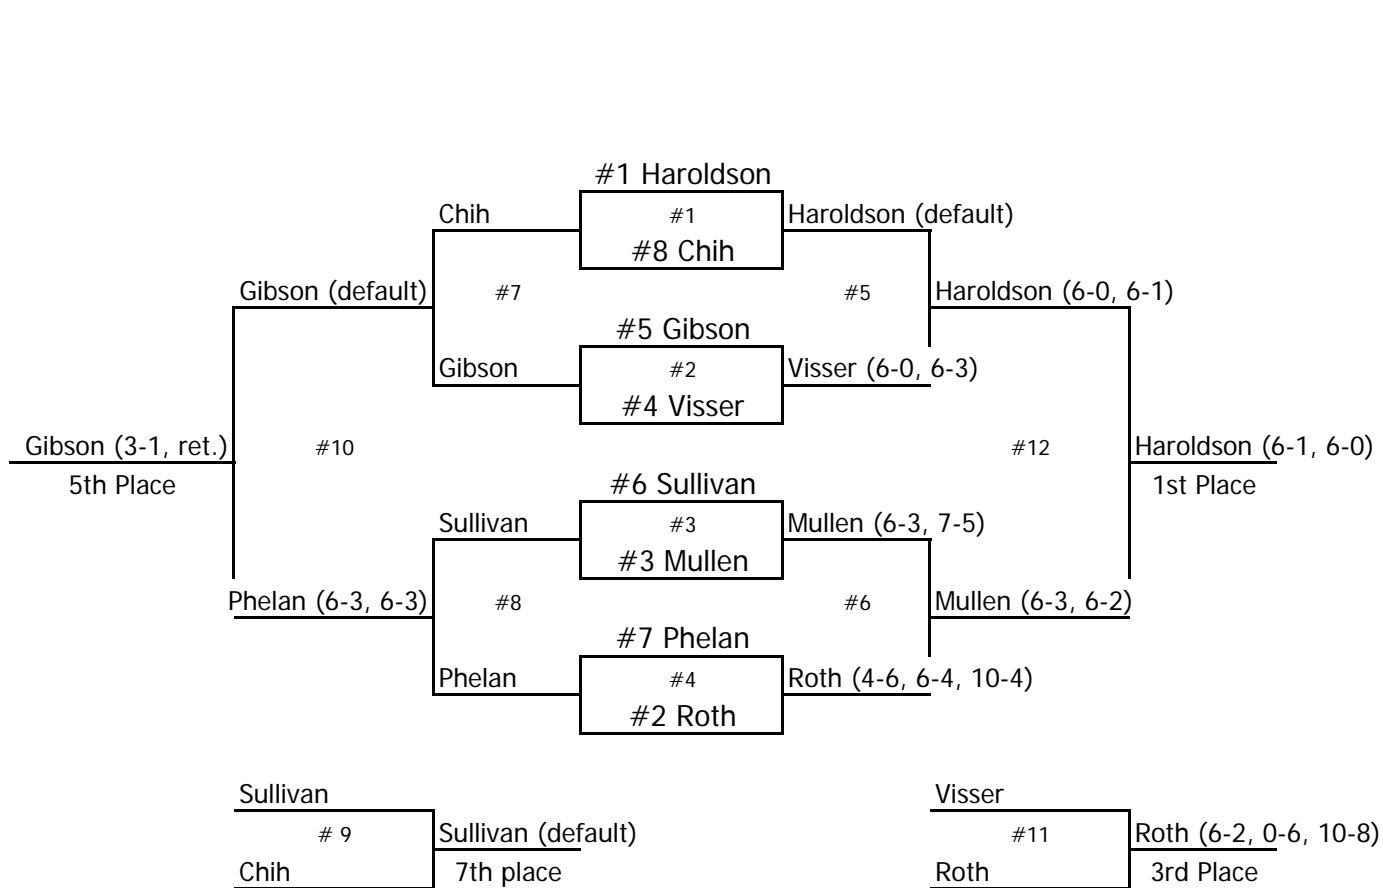

2004 Iowa Conference Women's Tennis Championship

#6 Singles

Seed	Player	School
#1	Jacie Haroldson	Luther
#2	Brit Roth	Cornell
#3	Kelli Mullen	Wartburg
#4	Whitney Visser	Central
#5	Jen Gibson	Simpson
#6	Molly Sullivan	Coe
#7	Jennifer Phelan	Loras
#8	Diane Chih	Dubuque
#9		